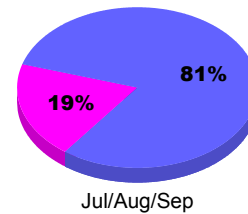

Gender Comparison 2011-2012