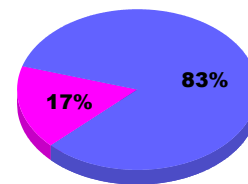

YTD Status Quo Clubs 2011-2012

Status Quo Clubs Compared to Status Quo Members

Legend: Status Quo Clubs (Cyan), Total Status Quo Members (Green)

MEMBERSHIP

Membership Results
2011-2012

Membership
2010-2011

Month	Net Memb Goal	Actual New Memb	Actual Dropped Memb	Gain/Loss of Memb	Gain/Loss of Memb
Jul/Aug/Sep		3	-7	-4	-4
Totals		3	-7	-4	-4

Membership Results 2011-2012

Goal, New, Dropped, Gain/Loss

Legend: Goal (Cyan), Actual (Green), Dropped (Yellow), Gain Loss (Magenta)

Comparison of Membership Gain/Loss

Current Year Compared to the Previous Year

Legend: Current Year (Cyan), Previous Year (Green)

Gender Comparison 2011-2012

Jul/Aug/Sep

Legend: Male (Blue), Female (Magenta)