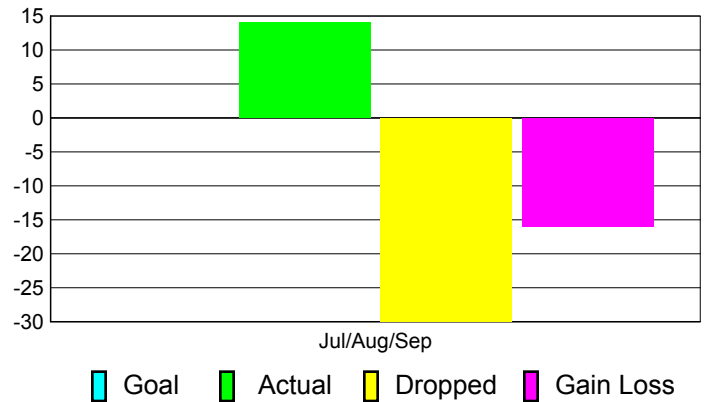

Membership Results 2011-2012

Goal, New, Dropped, Gain/Loss